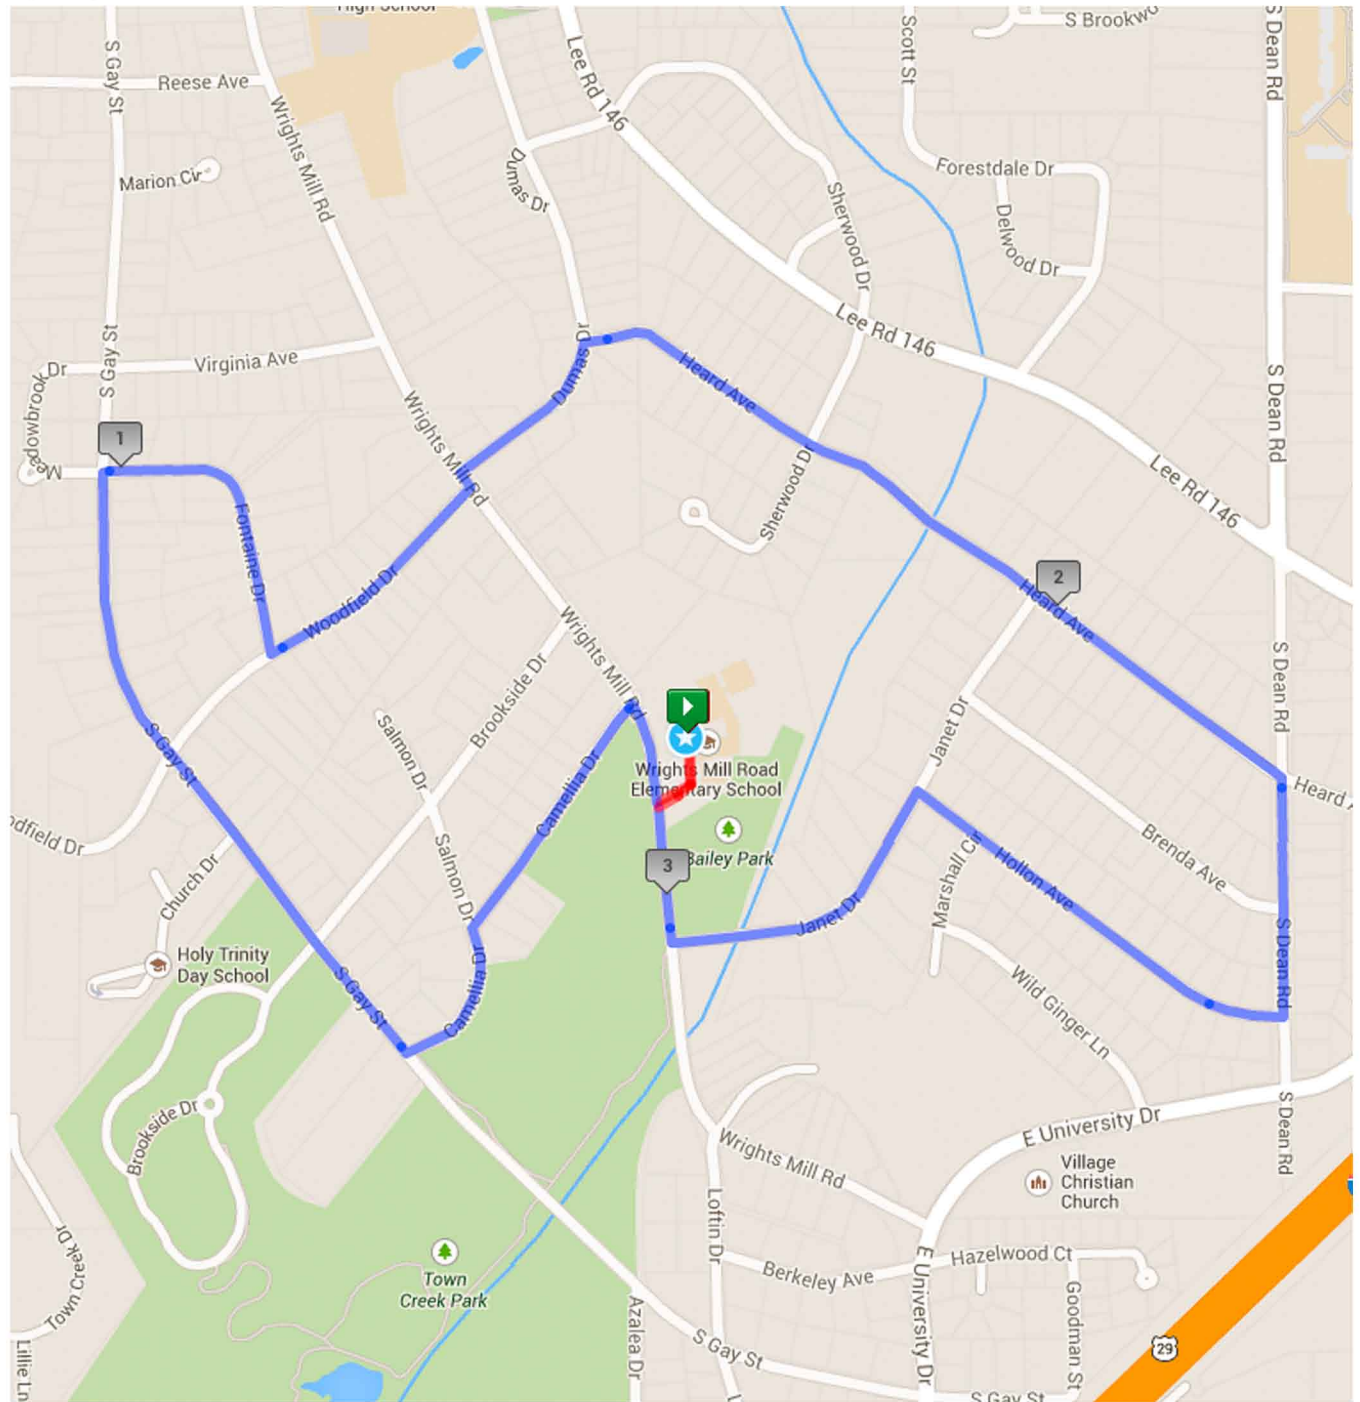

2014 Auburn Summer 5K Series

Distance: 3.13 mi

Elevation: 122.69 ft (Max: 708.04 ft)

mapmyrun

ELEVATION (ft)

Miles

Copyright (c) 2014 MapMyFitness Inc.