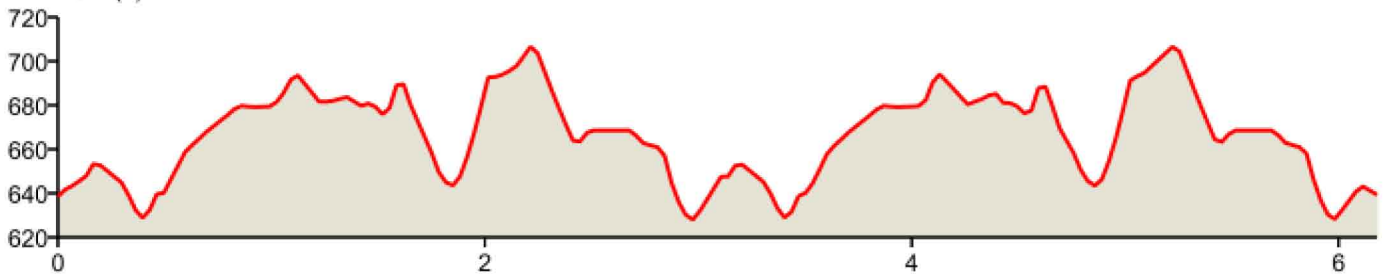

mapmyrun

2015 Toys For Tots 10K

Distance: 6.18 mi

Elevation: 254.23 ft (Max: 708.04 ft)

ELEVATION (ft)

Miles

Copyright (c) 2015 MapMyFitness Inc.