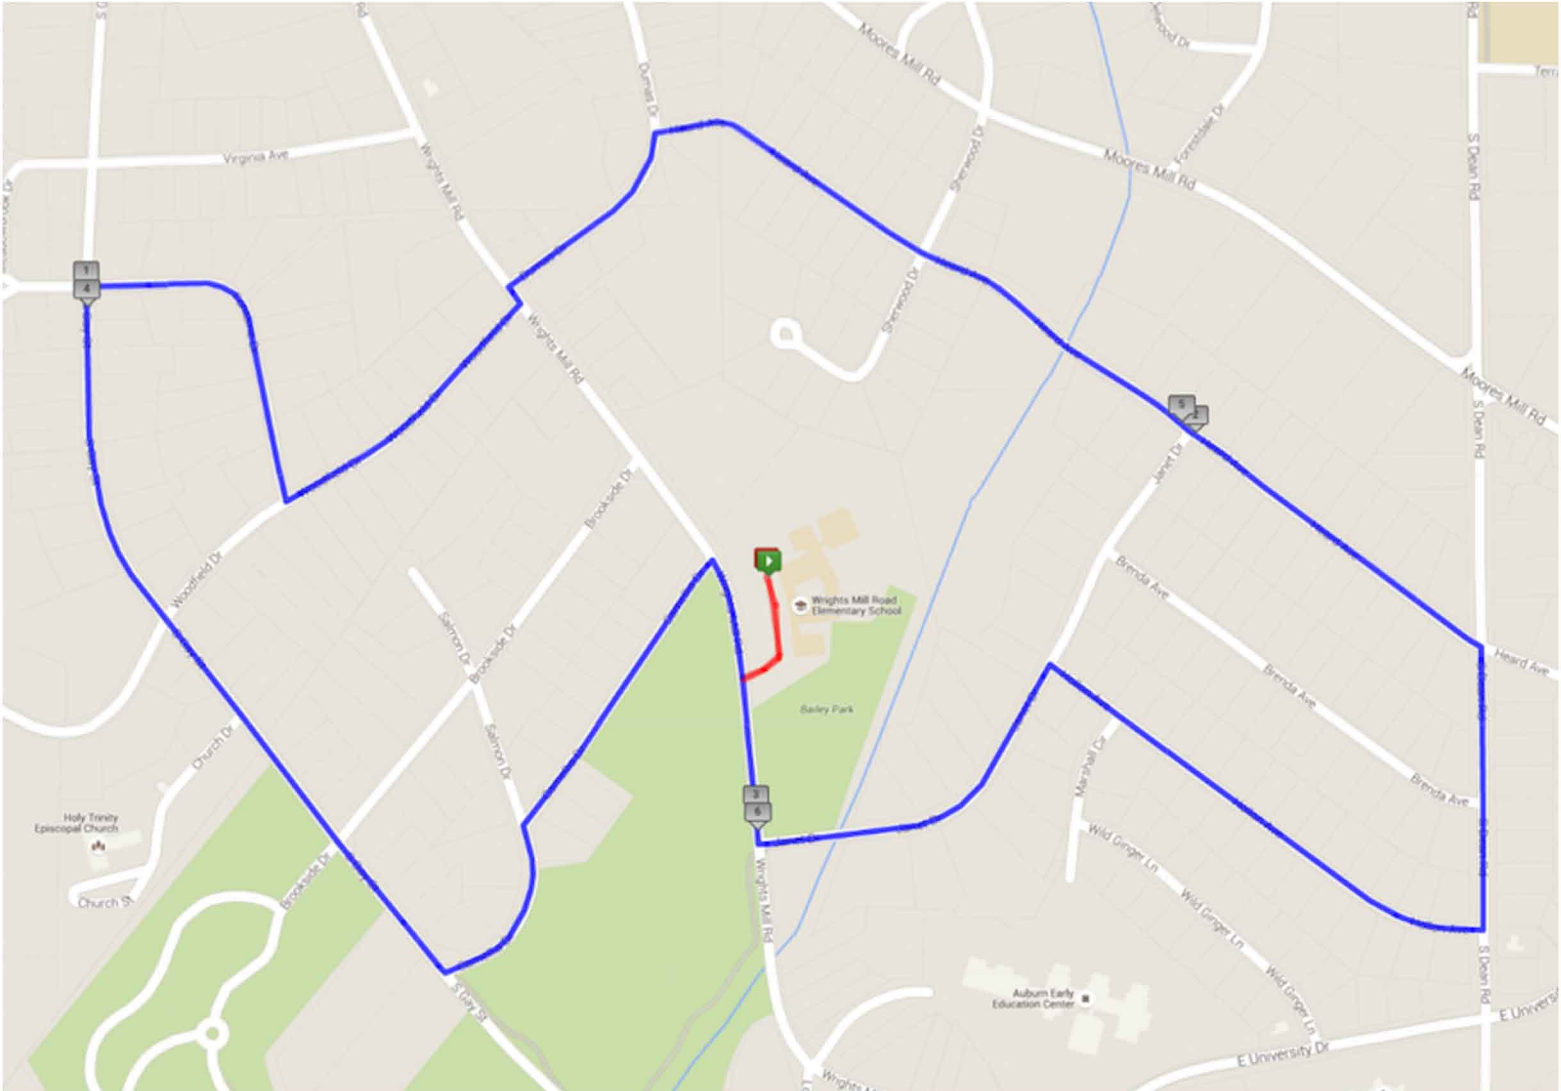

mapmyrun

2015 Toys For Tots 10K

Distance: 6.18 mi

Elevation: 254.23 ft (Max: 708.04 ft)

ELEVATION (ft)

Miles

Copyright (c) 2015 MapMyFitness Inc.