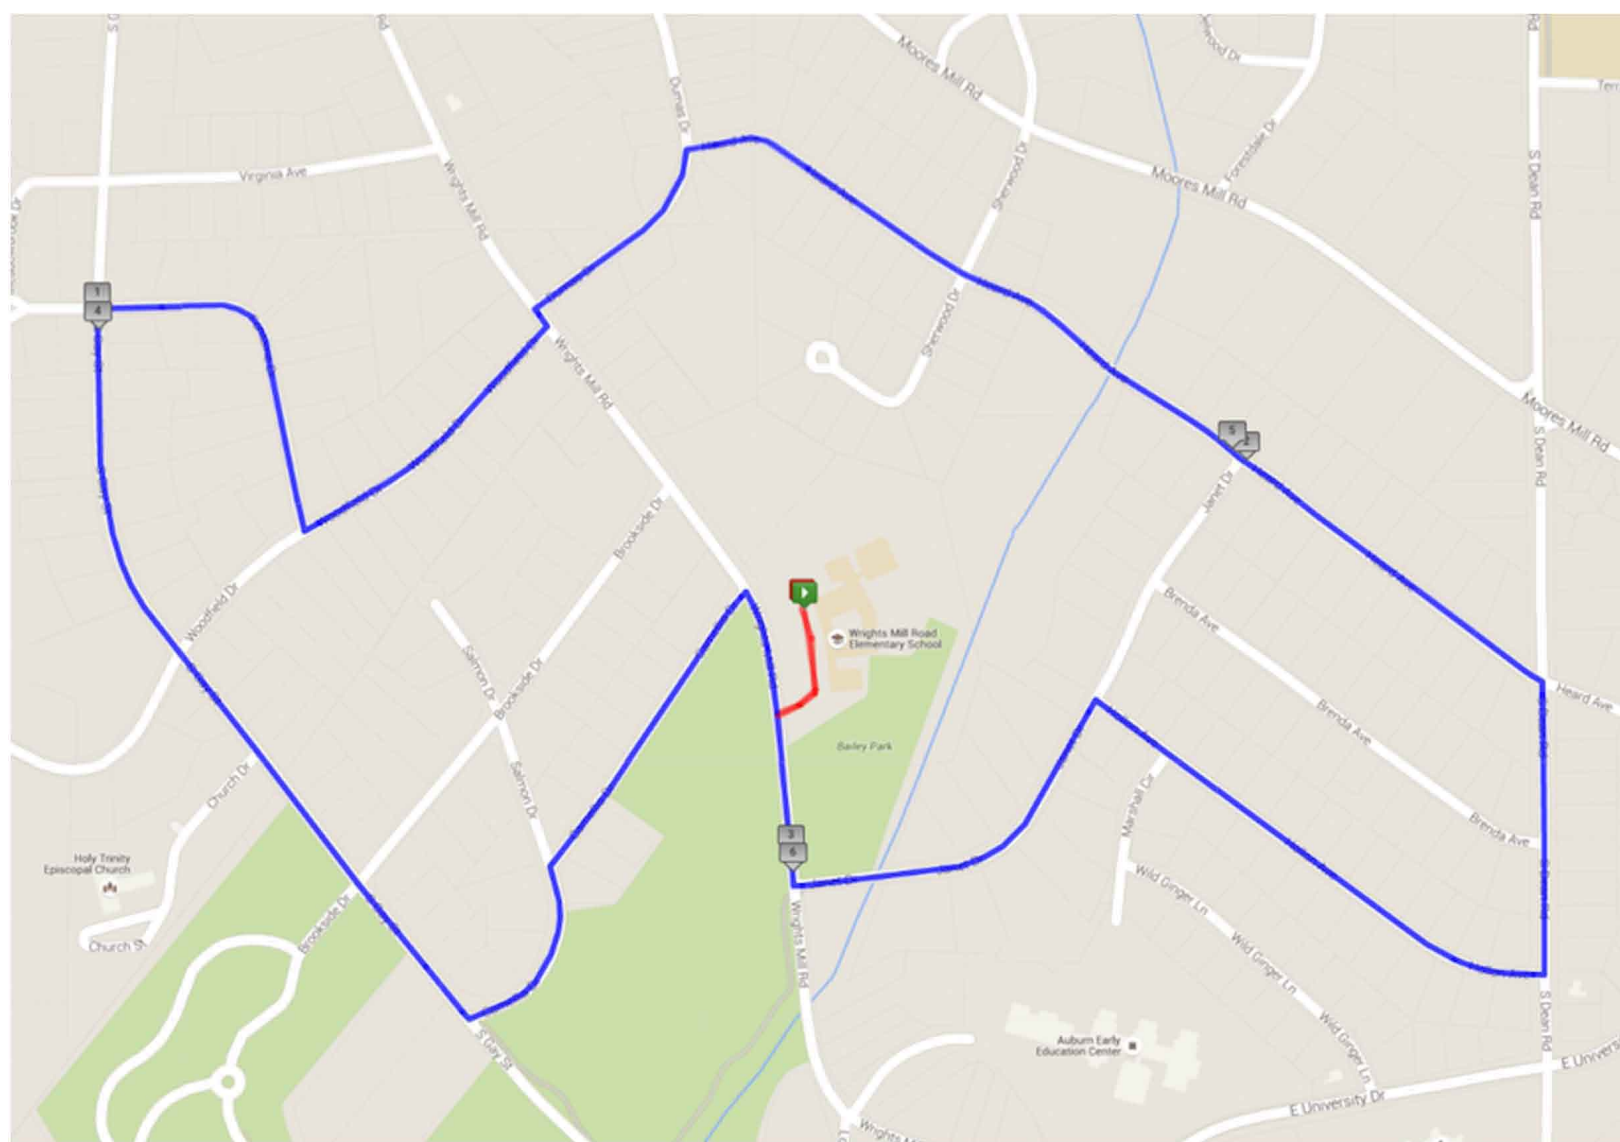

mapmyrun

2016 Toys For Tots 10K

Distance: 6.18 mi

Elevation: 254.23 ft (Max: 708.04 ft)

ELEVATION (ft)

Miles

Copyright (c) 2015 MapMyFitness Inc.