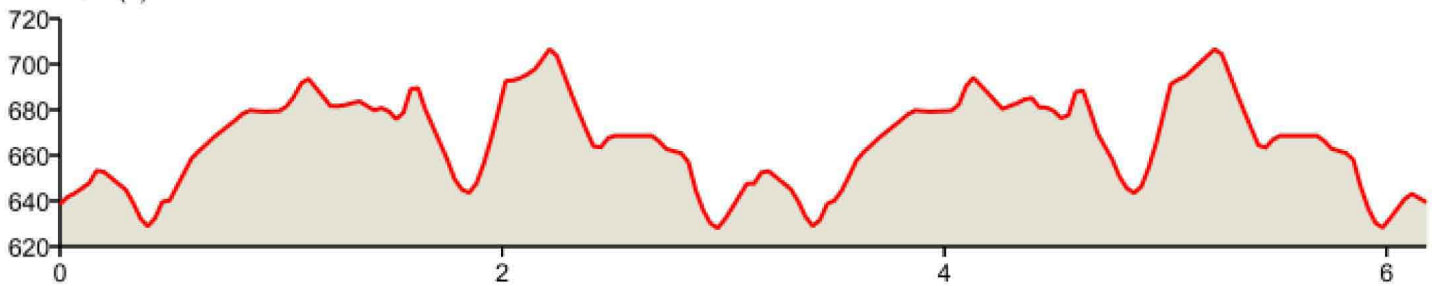

mapmyrun

2016 Toys For Tots 10K

Distance: 6.18 mi

Elevation: 254.23 ft (Max: 708.04 ft)

ELEVATION (ft)

Miles

Copyright (c) 2015 MapMyFitness Inc.